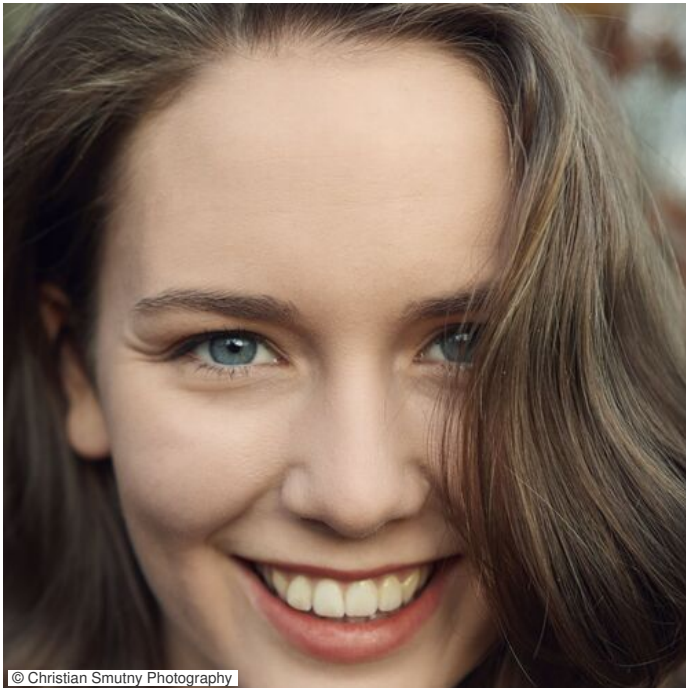

Other Education & Training

2020 Filmstunt Workshop

Theatre

2020 **Antigone**

Role: Antigone (LR) **Director:** Liane Wagner **Theatre:** Tourneetheater

2018 –... **Ruth**

Role: Orpa (LR) **Director:** Franz Braun **Producer:** KISI **Theatre:** Tourneetheater

2019 **Romeo und Julia**

Role: Julia (LR) **Director:** Nina Gabriel **Theatre:** Spielraum

© Christian Smutny Photography