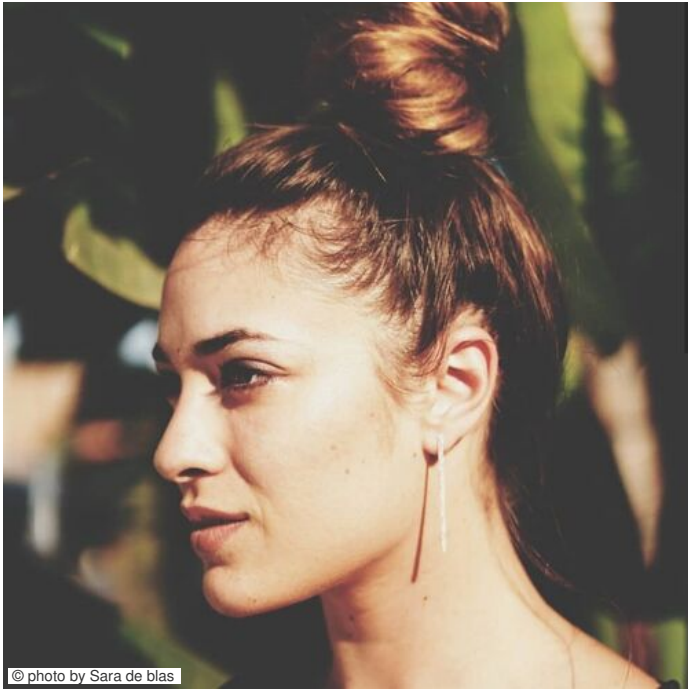

Maite Román

© photo by Sara de blas

Information

Acting age	20 - 38 years	Nationality	Spanish
Year of birth	1992 (28 years)	Languages	English: fluent Spanish: native-language Catalan: native-language
Height (cm)	170	Instruments	Ukulele: basic
Weight (in kg)	55	Sport	Climb
Eye color	brown	Dance	Butoh: medium Disco: medium Techno: professional Mime: professional Mask dance: professional Performance: professional Expressionist dance: professional Improvisation dance: professional Contact Improvisation: medium Contemporary dance: basic
Hair color	Blond	Profession	Actor
Hair length	Medium	Singing	Funk: basic Soul/RnB: basic Hip Hop/Rap: medium Mezzo-soprano
Stature	athletic / training	Pitch	
Place of residence	Palma de Mallorca		
Cities I could work in	All cities in Spain		

Primary professional training

2020 L'Escola Superior d'Art Dramàtic de les Illes Balears (ESADIB)

Theatre

2020 ESADIB- El despertar de la primavera

Role: Otto - (OR) **Director:** Joan Maria Albinyana **Producer:** ESADIB **Theatre:** Teatre Principal