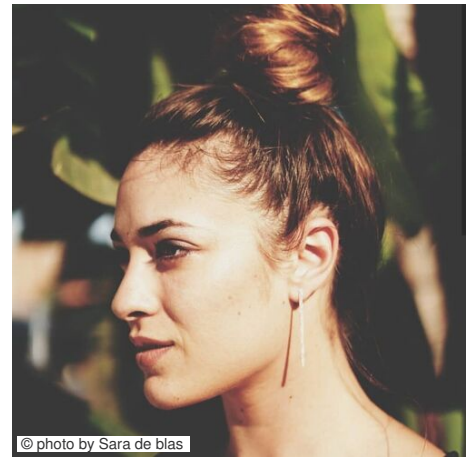

Maite Román

© photo by Sara de blas

Information

Acting age	20 - 38 years	Nationality	Spanish
Year of birth	1992 (28 years)	Languages	English: fluent Spanish: native-language Catalan: native-language
Height (cm)	170	Instruments	Ukulele: basic
Weight (in kg)	55	Sport	Climb
Eye color	brown	Dance	Butoh: medium Disco: medium Techno: professional Mime: professional Mask dance: professional Performance: professional Expressionist dance: professional Improvisation dance: professional Contact Improvisation: medium Contemporary dance: basic
Hair color	Blond	Profession	Actor
Hair length	Medium	Singing	Funk: basic Soul/RnB: basic Hip Hop/Rap: medium Mezzo-soprano
Stature	athletic / training	Pitch	
Place of residence	Palma de Mallorca		
Cities I could work in	All cities in Spain		

Primary professional training

2020 L'Escola Superior d'Art Dramàtic de les Illes Balears (ESADIB)

Theatre

2020 ESADIB- El despertar de la primavera

Role: Otto - (OR) **Director:** Joan Maria Albinyana **Producer:** ESADIB **Theatre:** Teatre Principal