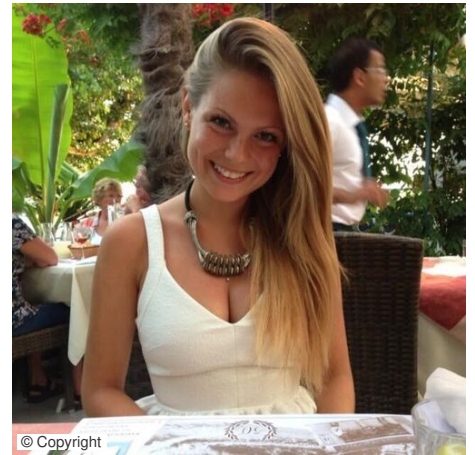

## Information

Acting age	<b>18 - 26 years</b>	Nationality	<b>German</b>
Year of birth	<b>1992 (28 years)</b>	Languages	<b>German: native-language</b> <b>English: medium</b>
Height (cm)	<b>166</b>	Sport	<b>Gymnastics</b>
Weight (in kg)	<b>52</b>	Profession	<b>Actor</b>
Eye color	<b>blue</b>	Singing	<b>Swing: basic</b>
Hair color	<b>Blond</b>		
Hair length	<b>Long</b>		
Stature	<b>athletic / training</b>		
Place of residence	<b>Saarbrücken</b>		
Housing options	<b>Saarbrücken, München, Berlin, Mannheim, Köln, Dortmund, überall</b>		